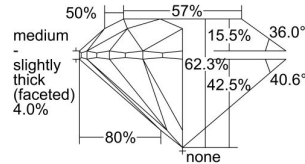

GIA®

FACSIMILE

GIA REPORT

7323607436

Verify this report at GIA.edu

GIA NATURAL DIAMOND DOSSIER®

April 19, 2019
GIA Report Number 7323607436
Shape and Cutting Style ..... Round Brilliant
Measurements ..... 4.31 - 4.34 x 2.70 mm

GRADING RESULTS

Carat Weight ..... 0.31 carat
Color Grade ..... F
Clarity Grade VVS1
Cut Grade ..... Excellent

ADDITIONAL GRADING INFORMATION

Polish ..... Excellent
Symmetry ..... Excellent
Fluorescence ..... Faint
Clarity Characteristics ..... Pinpoint
Inscription(s): GIA 7323607436

PROPORTIONS

Profile to actual proportions

GRADING SCALES

GIA COLOR SCALE	GIA CLARITY SCALE	GIA CUT SCALE	
D	FLAWLESS	EXCELLENT	
E	INTERNALLY FLAWLESS		
F		VVS₁	VERY GOOD
G	VVS₂		
H	VS₁	GOOD	
I	VS₂		
J	SI₁	FAIR	
K	SI₂		
L	I₁	POOR	
M	I₂		
N	I₃		
O			
P			
Q			
R			
S			
T			
U			
V			
W			
X			
Y			
Z