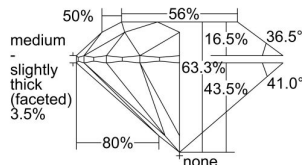

GIA®

FACSIMILE

GIA REPORT

7323579159

Verify this report at GIA.edu

GIA NATURAL DIAMOND DOSSIER®

April 16, 2019

GIA Report Number 7323579159

Shape and Cutting Style ..... Round Brilliant

Measurements ..... 5.00 - 5.07 x 3.19 mm

GRADING RESULTS

Carat Weight ..... 0.50 carat

Color Grade ..... G

Clarity Grade S11

Cut Grade ..... Excellent

ADDITIONAL GRADING INFORMATION

Polish ..... Excellent

Symmetry ..... Very Good

Fluorescence ..... None

Clarity Characteristics..... Feather, Crystal, Cloud

Inscription(s): GIA 7323579159

PROPORTIONS

Profile to actual proportions

GRADING SCALES

GIA
COLOR
SCALE

COLOREDNESS	D
	E
	F
	G
	H
	I
	J
NEAR COLORLESS	K
	L
Faint	M
	N
	O
	P
Very Light	Q
	R
	S
	T
	U
	V
Light	W
	X
	Y
	Z

GIA
CLARITY
SCALE

VERY VERY SLIGHTLY INCLUDED	FLAWLESS
	INTERNALLY FLAWLESS
VERY SLIGHTLY INCLUDED	VVS₁
	VVS₂
SLIGHTLY INCLUDED	VS₁
	VS₂
INCLUDED	S1₁
	S1₂
	I₁
	I₂
	I₃

GIA
CUT
SCALE

EXCELLENT
VERY GOOD
GOOD
FAIR
POOR