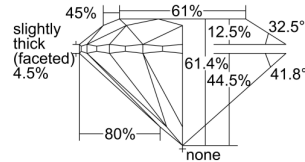

GIA®

FACSIMILE

GIA REPORT 7323527885

Verify this report at GIA.edu

GIA NATURAL DIAMOND DOSSIER®

April 11, 2019
GIA Report Number 7323527885
Shape and Cutting Style ..... Round Brilliant
Measurements ..... 5.20 - 5.24 x 3.20 mm

GRADING RESULTS

Carat Weight ..... 0.54 carat
Color Grade ..... H
Clarity Grade VS2
Cut Grade ..... Excellent

ADDITIONAL GRADING INFORMATION

Polish ..... Excellent
Symmetry ..... Excellent
Fluorescence ..... None
Clarity Characteristics ..... Feather, Cloud
Inscription(s): GIA 7323527885

PROPORTIONS

Profile to actual proportions

GRADING SCALES

GIA COLOR SCALE	GIA CLARITY SCALE	GIA CUT SCALE	
D	FLAWLESS	EXCELLENT	
E	INTERNALLY FLAWLESS		
F		VVS₁	VERY GOOD
G	VVS₂		
H	VS₁	GOOD	
I	VS₂		
J	SI₁	FAIR	
K	SI₂		
L	I₁	POOR	
M	I₂		
N	I₃		
O			
P			
Q			
R			
S			
T			
U			
V			
W			
X			
Y			
Z