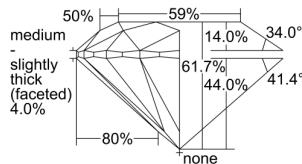

GIA®

FACSIMILE

GIA REPORT

7323385545

Verify this report at GIA.edu

GIA NATURAL DIAMOND DOSSIER®

March 28, 2019

GIA Report Number 7323385545

Shape and Cutting Style ..... Round Brilliant

Measurements ..... 5.70 - 5.71 x 3.52 mm

GRADING RESULTS

Carat Weight ..... 0.70 carat

Color Grade ..... E

Clarity Grade VVS2

Cut Grade ..... Excellent

ADDITIONAL GRADING INFORMATION

Polish ..... Excellent

Symmetry ..... Excellent

Fluorescence ..... Medium Blue

Clarity Characteristics ..... Cloud, Pinpoint

Inscription(s): GIA 7323385545

PROPORTIONS

Profile to actual proportions

GRADING SCALES

GIA COLOR SCALE

COLORLESS	D
	E
	F
	G
	H
	I
	J
NEAR COLORLESS	K
	L
	M
	N
	O
	P
	Q
	R
	S
	T
	U
	V
	W
	X
	Y
LIGHT	Z

GIA CLARITY SCALE

	FLAWLESS
	INTERNALLY FLAWLESS
VERY VERY SLIGHTLY INCLUDED	VVS₁
	VVS₂
VERY SLIGHTLY INCLUDED	VS₁
	VS₂
SLIGHTLY INCLUDED	SI₁
	SI₂
	I₁
	I₂
INCLUDED	I₃

GIA CUT SCALE

	EXCELLENT
	VERY GOOD
	GOOD
	FAIR
	POOR