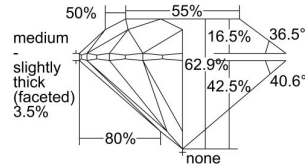

GIA®

FACSIMILE

GIA REPORT 7322975559

Verify this report at GIA.edu

GIA NATURAL DIAMOND DOSSIER®

June 03, 2019
GIA Report Number 7322975559
Shape and Cutting Style ..... Round Brilliant
Measurements ..... 5.17 - 5.21 x 3.26 mm

GRADING RESULTS

Carat Weight ..... 0.54 carat
Color Grade ..... F
Clarity Grade VS2
Cut Grade ..... Excellent

ADDITIONAL GRADING INFORMATION

Polish ..... Excellent
Symmetry ..... Excellent
Fluorescence ..... Faint
Clarity Characteristics ..... Crystal
Inscription(s): GIA 7322975559

PROPORTIONS

Profile to actual proportions