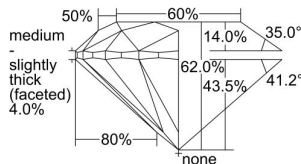

GIA®

FACSIMILE

GIA REPORT 7322891540

Verify this report at GIA.edu

GIA NATURAL DIAMOND DOSSIER®

May 22, 2019
GIA Report Number 7322891540
Shape and Cutting Style ..... Round Brilliant
Measurements ..... 5.22 - 5.25 x 3.24 mm

GRADING RESULTS

Carat Weight ..... 0.55 carat
Color Grade ..... E
Clarity Grade VS2
Cut Grade ..... Excellent

ADDITIONAL GRADING INFORMATION

Polish ..... Excellent
Symmetry ..... Excellent
Fluorescence ..... None
Clarity Characteristics ..... Crystal, Cloud
Inscription(s): GIA 7322891540

PROPORTIONS

Profile to actual proportions

GRADING SCALES

GIA COLOR SCALE	GIA CLARITY SCALE	GIA CUT SCALE	
D	FLAWLESS	EXCELLENT	
E	INTERNALLY FLAWLESS		
F		VVS₁	VERY GOOD
G	VVS₂		
H	VS₁	GOOD	
I	VS₂		
J	SI₁	FAIR	
K	SI₂		
L	I₁	POOR	
M	I₂		
N	I₃		
O			
P			
Q			
R			
S			
T			
U			
V			
W			
X			
Y			
Z