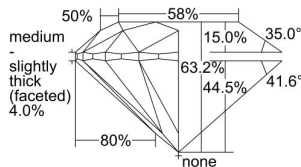

GIA®

FACSIMILE

GIA REPORT

7322544510

Verify this report at GIA.edu

GIA NATURAL DIAMOND DOSSIER®

April 12, 2019
GIA Report Number 7322544510
Shape and Cutting Style ..... Round Brilliant
Measurements ..... 5.02 - 5.06 x 3.19 mm

GRADING RESULTS

Carat Weight ..... 0.50 carat
Color Grade ..... H
Clarity Grade S11
Cut Grade ..... Excellent

ADDITIONAL GRADING INFORMATION

Polish ..... Excellent
Symmetry ..... Excellent
Fluorescence ..... None
Clarity Characteristics..... Crystal, Cloud, Feather
Inscription(s): GIA 7322544510

PROPORTIONS

Profile to actual proportions

GRADING SCALES

GIA COLOR SCALE

COLORED	D
	E
	F
	G
	H
	I
	J
NEAR COLORLESS	K
	L
	M
	N
	O
	P
	Q
	R
	S
	T
	U
	V
	W
	X
	Y
	Z

GIA CLARITY SCALE

VERY VERY SLIGHTLY INCLUDED	FLAWLESS
	INTERNALLY FLAWLESS
VERY SLIGHTLY INCLUDED	VVS₁
	VVS₂
SLIGHTLY INCLUDED	VS₁
	VS₂
INCLUDED	I₁
	I₂
	I₃

GIA CUT SCALE

EXCELLENT
VERY GOOD
GOOD
FAIR
POOR