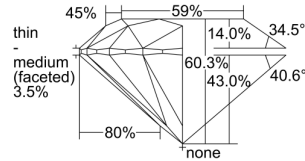

GIA®

FACSIMILE

GIA REPORT 7322542491

Verify this report at GIA.edu

GIA NATURAL DIAMOND DOSSIER®

April 12, 2019
GIA Report Number 7322542491
Shape and Cutting Style ..... Round Brilliant
Measurements ..... 4.82 - 4.83 x 2.91 mm

GRADING RESULTS

Carat Weight ..... 0.41 carat
Color Grade ..... G
Clarity Grade VS1
Cut Grade ..... Excellent

ADDITIONAL GRADING INFORMATION

Polish ..... Excellent
Symmetry ..... Excellent
Fluorescence ..... Medium Blue
Clarity Characteristics ..... Feather, Pinpoint
Inscription(s): GIA 7322542491

PROPORTIONS

GRADING SCALES

GIA COLOR SCALE	GIA CLARITY SCALE	GIA CUT SCALE	
D	FLAWLESS	EXCELLENT	
E	INTERNALLY FLAWLESS		
F		VVS₁	VERY GOOD
G	VVS₂		
H	VS₁	GOOD	
I	VS₂		
J	SI₁	FAIR	
K	SI₂		
L	I₁	POOR	
M	I₂		
N	I₃		
O			
P			
Q			
R			
S			
T			
U			
V			
W			
X			
Y			
Z