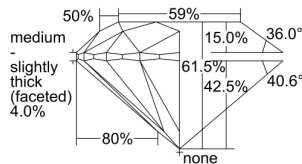

GIA®

FACSIMILE

GIA REPORT

7322162473

Verify this report at GIA.edu

GIA NATURAL DIAMOND DOSSIER®

March 05, 2019

GIA Report Number 7322162473

Shape and Cutting Style ..... Round Brilliant

Measurements ..... 4.69 - 4.73 x 2.90 mm

GRADING RESULTS

Carat Weight ..... 0.40 carat

Color Grade ..... H

Clarity Grade VVS2

Cut Grade ..... Excellent

ADDITIONAL GRADING INFORMATION

Polish ..... Excellent

Symmetry ..... Excellent

Fluorescence ..... Faint

Clarity Characteristics..... Cloud, Pinpoint, Indented Natural

Inscription(s): GIA 7322162473

PROPORTIONS

GRADING SCALES

GIA COLOR SCALE

COLORESS	D
	E
	F
	G
	H
	I
	J
NEAR COLORESS	K
	L
FLAINT	M
	N
	O
	P
VERY FLAINT	Q
	R
	S
	T
	U
	V
	W
	X
	Y
LIGHT	Z

GIA CLARITY SCALE

VERY VERY SLIGHTLY INCLUDED	FLAWLESS
	INTERNALLY FLAWLESS
VERY SLIGHTLY INCLUDED	VVS₁
	VVS₂
SLIGHTLY INCLUDED	VS₁
	VS₂
INCLUDED	SI₁
	SI₂
	I₁
	I₂
	I₃

GIA CUT SCALE

EXCELLENT
VERY GOOD
GOOD
FAIR
POOR