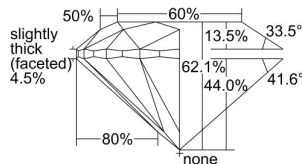

GIA®

FACSIMILE

GIA REPORT

7322042861

Verify this report at GIA.edu

GIA NATURAL DIAMOND DOSSIER®

February 19, 2019

GIA Report Number 7322042861

Shape and Cutting Style ..... Round Brilliant

Measurements ..... 5.16 - 5.20 x 3.22 mm

GRADING RESULTS

Carat Weight ..... 0.54 carat

Color Grade ..... H

Clarity Grade S11

Cut Grade ..... Excellent

ADDITIONAL GRADING INFORMATION

Polish ..... Excellent

Symmetry ..... Excellent

Fluorescence ..... Faint

Clarity Characteristics ..... Crystal

Inscription(s): GIA 7322042861

PROPORTIONS

Profile to actual proportions

GRADING SCALES

GIA
COLOR
SCALE

COLORESS	D
	E
	F
	G
NEAR COLORESS	H
	I
	J
	K
	L
FAIN	M
	N
	O
	P
VERY LIGHT	Q
	R
	S
	T
	U
	V
LIGHT	W
	X
	Y
	Z

GIA
CLARITY
SCALE

	FLAWLESS
	INTERNALLY FLAWLESS
VERY VERY SLIGHTLY INCLUDED	VVS₁
	VVS₂
VERY SLIGHTLY INCLUDED	VS₁
	VS₂
SLIGHTLY INCLUDED	S1₁
	S1₂
INCLUDED	I₁
	I₂
	I₃

GIA
CUT
SCALE

	EXCELLENT
	VERY GOOD
	GOOD
	FAIR
	POOR