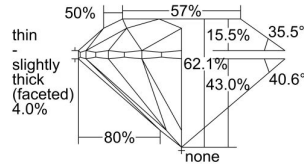

GIA®

FACSIMILE

GIA REPORT

7321967541

Verify this report at GIA.edu

GIA NATURAL DIAMOND DOSSIER®

June 05, 2019
GIA Report Number 7321967541
Shape and Cutting Style ..... Round Brilliant
Measurements ..... 5.90 - 5.93 x 3.68 mm

GRADING RESULTS

Carat Weight ..... 0.80 carat
Color Grade ..... E
Clarity Grade VS1
Cut Grade ..... Excellent

ADDITIONAL GRADING INFORMATION

Polish ..... Excellent
Symmetry ..... Excellent
Fluorescence ..... Strong Blue
Clarity Characteristics ..... Crystal, Pinpoint
Inscription(s): GIA 7321967541

PROPORTIONS

Profile to actual proportions

GRADING SCALES

GIA COLOR SCALE	GIA CLARITY SCALE	GIA CUT SCALE	
D	FLAWLESS	EXCELLENT	
E	INTERNALLY FLAWLESS		
F		VVS₁	VERY GOOD
G	VVS₂		
H	VS₁	GOOD	
I	VS₂		
J	SI₁	FAIR	
K	SI₂		
L	I₁	POOR	
M	I₂		
N	I₃		
O			
P			
Q			
R			
S			
T			
U			
V			
W			
X			
Y			
Z