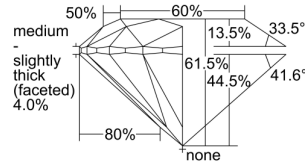

GIA®

FACSIMILE

GIA REPORT 7321923553

Verify this report at GIA.edu

GIA NATURAL DIAMOND DOSSIER®

May 28, 2019
GIA Report Number 7321923553
Shape and Cutting Style ..... Round Brilliant
Measurements ..... 5.22 - 5.26 x 3.22 mm

GRADING RESULTS

Carat Weight ..... 0.54 carat
Color Grade ..... D
Clarity Grade VS1
Cut Grade ..... Excellent

ADDITIONAL GRADING INFORMATION

Polish ..... Excellent
Symmetry ..... Excellent
Fluorescence ..... None
Clarity Characteristics..... Crystal, Pinpoint
Inscription(s): GIA 7321923553

PROPORTIONS

Profile to actual proportions

GRADING SCALES

GIA COLOR SCALE	GIA CLARITY SCALE	GIA CUT SCALE	
D	FLAWLESS	EXCELLENT	
E	INTERNALLY FLAWLESS		
F		VVS₁	VERY GOOD
G	VVS₂		
H	VS₁	GOOD	
I	VS₂		
J	SI₁	FAIR	
K	SI₂		
L	I₁	POOR	
M	I₂		
N	I₃		
O			
P			
Q			
R			
S			
T			
U			
V			
W			
X			
Y			
Z