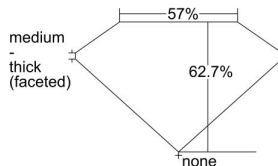

GIA®

FACSIMILE

GIA REPORT

7321876255

Verify this report at GIA.edu

GIA NATURAL DIAMOND DOSSIER®

May 21, 2019
GIA Report Number 7321876255
Shape and Cutting Style ..... Oval Brilliant
Measurements ..... 6.97 x 5.13 x 3.21 mm

GRADING RESULTS

Carat Weight ..... 0.71 carat
Color Grade ..... E
Clarity Grade SI1

ADDITIONAL GRADING INFORMATION

Polish ..... Excellent
Symmetry ..... Excellent
Fluorescence ..... None
Clarity Characteristics ..... Crystal, Cloud
Inscription(s): GIA 7321876255

PROPORTIONS

Profile not to actual proportions

GRADING SCALES

GIA COLOR SCALE		GIA CLARITY SCALE			
COLORLESS	D	VERY VERY SLIGHTLY INCLUDED	FLAWLESS		
	E		INTERNALLY FLAWLESS		
	F	VERY SLIGHTLY INCLUDED	VVS₁		
	G		VVS₂		
	H		VS₁		
	NEAR COLORLESS	I	SLIGHTLY INCLUDED	VS₂	
		J		SI₁	
		FAINT	K	INCLUDED	SI₂
			L		I₁
			M		I₂
VERTICALLY LIGHT	N	INCLUDED	I₃		
	O				
	P				
	Q				
	R				
LIGHT	S				
	T				
	U				
	V				
	W				
	X				
	Y				
	Z