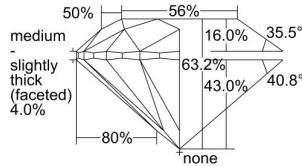

GIA®

FACSIMILE

GIA REPORT

7321868778

Verify this report at GIA.edu

GIA NATURAL DIAMOND DOSSIER®

May 20, 2019
GIA Report Number 7321868778
Shape and Cutting Style ..... Round Brilliant
Measurements ..... 5.00 - 5.07 x 3.18 mm

GRADING RESULTS

Carat Weight ..... 0.50 carat
Color Grade ..... D
Clarity Grade VS1
Cut Grade ..... Excellent

ADDITIONAL GRADING INFORMATION

Polish ..... Excellent
Symmetry ..... Very Good
Fluorescence ..... None
Clarity Characteristics ..... Crystal, Pinpoint
Inscription(s): GIA 7321868778

PROPORTIONS

Profile to actual proportions

GRADING SCALES

GIA COLOR SCALE

COLORLESS	D
	E
	F
	G
	H
	I
	J
NEAR COLORLESS	K
	L
Faint	M
	N
	O
	P
Very Light	Q
	R
	S
	T
	U
	V
Light	W
	X
	Y
	Z

GIA CLARITY SCALE

FLAWLESS	VERY VERY SLIGHTLY INCLUDED	VS₁	VS₂	VS₁	SI₁	SI₂	I₁	I₂	I₃		
										FLAWLESS	INTERNALLY FLAWLESS

GIA CUT SCALE

EXCELLENT
VERY GOOD
GOOD
FAIR
POOR