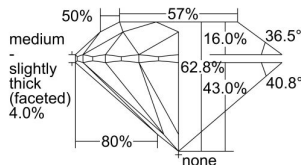

GIA®

FACSIMILE

GIA REPORT 7321702534

Verify this report at GIA.edu

GIA NATURAL DIAMOND DOSSIER®

May 02, 2019
GIA Report Number 7321702534
Shape and Cutting Style ..... Round Brilliant
Measurements ..... 5.02 - 5.06 x 3.16 mm

GRADING RESULTS

Carat Weight ..... 0.50 carat
Color Grade ..... F
Clarity Grade S11
Cut Grade ..... Very Good

ADDITIONAL GRADING INFORMATION

Polish ..... Excellent
Symmetry ..... Excellent
Fluorescence ..... Faint
Clarity Characteristics ..... Crystal
Inscription(s): GIA 7321702534

PROPORTIONS

Profile to actual proportions

GRADING SCALES

GIA COLOR SCALE

COLOURLESS	D
	E
	F
	G
	H
	I
	J
NEAR COLOURLESS	K
	L
FAIN	M
	N
	O
	P
VERY LIGHT	Q
	R
	S
	T
	U
	V
LIGHT	W
	X
	Y
	Z

GIA CLARITY SCALE

VERY VERY SLIGHTLY INCLUDED	FLAWLESS
	INTERNALLY FLAWLESS
VERY SLIGHTLY INCLUDED	VVS₁
	VVS₂
SLIGHTLY INCLUDED	VS₁
	VS₂
INCLUDED	SI₁
	SI₂
	I₁
	I₂
	I₃

GIA CUT SCALE

EXCELLENT
VERY GOOD
GOOD
FAIR
POOR