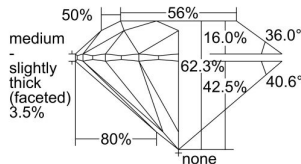

GIA®

FACSIMILE

GIA NATURAL DIAMOND DOSSIER®

May 07, 2019
GIA Report Number 7321641460
Shape and Cutting Style ..... Round Brilliant
Measurements ..... 4.28 - 4.31 x 2.68 mm

GRADING RESULTS

Carat Weight ..... 0.30 carat
Color Grade ..... E
Clarity Grade VVS1
Cut Grade ..... Excellent

ADDITIONAL GRADING INFORMATION

Polish ..... Excellent
Symmetry ..... Excellent
Fluorescence ..... Faint
Clarity Characteristics..... Pinpoint, Cloud, Surface Graining
Inscription(s): GIA 7321641460

GIA REPORT 7321641460

Verify this report at GIA.edu

PROPORTIONS

Profile to actual proportions

GRADING SCALES

GIA COLOR SCALE	GIA CLARITY SCALE	GIA CUT SCALE
D	FLAWLESS	EXCELLENT
E	INTERNALLY FLAWLESS	
F	VVS₁	VERY GOOD
G		
H	VS₁	GOOD
I		
J	VS₂	FAIR
K		
L	SI₁	POOR
M		
N	I₁	
O		
P	I₂	
Q		
R	I₃	
S		
T		
U		
V		
W		
X		
Y		
Z