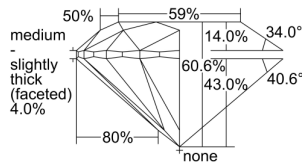

GIA®

FACSIMILE

GIA REPORT

7321608480

Verify this report at GIA.edu

GIA NATURAL DIAMOND DOSSIER®

April 18, 2019
GIA Report Number 7321608480
Shape and Cutting Style ..... Round Brilliant
Measurements ..... 5.71 - 5.76 x 3.48 mm

GRADING RESULTS

Carat Weight ..... 0.71 carat
Color Grade ..... H
Clarity Grade S11
Cut Grade ..... Excellent

ADDITIONAL GRADING INFORMATION

Polish ..... Excellent
Symmetry ..... Excellent
Fluorescence ..... None
Clarity Characteristics ..... Knot, Crystal, Cloud
Inscription(s): GIA 7321608480

PROPORTIONS

Profile to actual proportions

GRADING SCALES

GIA COLOR SCALE

COLORLESS	D
	E
	F
	G
	H
	I
	J
NEAR COLORLESS	K
	L
FAINT	M
	N
	O
	P
	Q
VERY LIGHT	R
	S
	T
	U
	V
	W
	X
	Y
LIGHT	Z

GIA CLARITY SCALE

FLAWLESS	VERY VERY SLIGHTLY INCLUDED	VVS₁	VVS₂		
				VS₁	VS₂
INTERNALLY FLAWLESS	SLIGHTLY INCLUDED	SI₁	SI₂		
		I₁	I₂	I₃	

GIA CUT SCALE

EXCELLENT
VERY GOOD
GOOD
FAIR
POOR