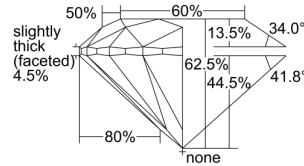

GIA®

FACSIMILE

GIA REPORT 7321573292

Verify this report at GIA.edu

GIA NATURAL DIAMOND DOSSIER®

April 16, 2019
GIA Report Number 7321573292
Shape and Cutting Style ..... Round Brilliant
Measurements ..... 5.03 - 5.07 x 3.16 mm

GRADING RESULTS

Carat Weight ..... 0.50 carat
Color Grade ..... D
Clarity Grade VVS2
Cut Grade ..... Excellent

ADDITIONAL GRADING INFORMATION

Polish ..... Excellent
Symmetry ..... Excellent
Fluorescence ..... Medium Blue
Clarity Characteristics..... Pinpoint, Indented Natural, Cloud
Inscription(s): GIA 7321573292

PROPORTIONS

Profile to actual proportions

GRADING SCALES

GIA COLOR SCALE	GIA CLARITY SCALE	GIA CUT SCALE	
D	FLAWLESS	EXCELLENT	
E	INTERNALLY FLAWLESS		
F		VVS₁	VERY GOOD
G	VVS₂		
H	VS₁	GOOD	
I	VS₂		
J	SI₁	FAIR	
K	SI₂		
L	I₁	POOR	
M	I₂		
N	I₃		
O			
P			
Q			
R			
S			
T			
U			
V			
W			
X			
Y			
Z