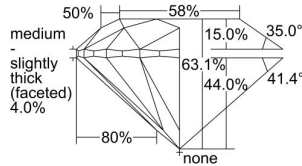

GIA®

FACSIMILE

GIA REPORT

7321543284

Verify this report at GIA.edu

GIA NATURAL DIAMOND DOSSIER®

April 16, 2019
GIA Report Number 7321543284
Shape and Cutting Style ..... Round Brilliant
Measurements ..... 4.66 - 4.70 x 2.95 mm

GRADING RESULTS

Carat Weight ..... 0.40 carat
Color Grade ..... G
Clarity Grade VVS2
Cut Grade ..... Excellent

ADDITIONAL GRADING INFORMATION

Polish ..... Excellent
Symmetry ..... Excellent
Fluorescence ..... Faint
Clarity Characteristics..... Cloud, Feather, Pinpoint, Indented
Natural

Inscription(s): GIA 7321543284

PROPORTIONS

Profile to actual proportions

GRADING SCALES

GIA COLOR SCALE

COLORED	D
	E
	F
	G
	H
	I
	J
NEAR COLORLESS	K
	L
Faint	M
	N
	O
	P
	Q
	R
	S
	T
	U
	V
	W
	X
	Y
Light	Z

GIA CLARITY SCALE

FLAWLESS	INTERNAL FLAWLESS	
		FLAWLESS
VERY VERY SLIGHTLY INCLUDED	VVS₁	
	VVS₂	
VERY SLIGHTLY INCLUDED	VS₁	
	VS₂	
SLIGHTLY INCLUDED	SI₁	
	SI₂	
INCLUDED	I₁	
	I₂	
	I₃	

GIA CUT SCALE

EXCELLENT
VERY GOOD
GOOD
FAIR
POOR