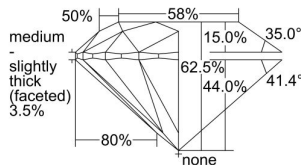

GIA®

FACSIMILE

GIA REPORT

7321540243

Verify this report at GIA.edu

GIA NATURAL DIAMOND DOSSIER®

April 15, 2019

GIA Report Number 7321540243

Shape and Cutting Style ..... Round Brilliant

Measurements ..... 4.69 - 4.72 x 2.94 mm

GRADING RESULTS

Carat Weight ..... 0.40 carat

Color Grade ..... F

Clarity Grade VS1

Cut Grade ..... Excellent

ADDITIONAL GRADING INFORMATION

Polish ..... Excellent

Symmetry ..... Excellent

Fluorescence ..... Faint

Clarity Characteristics..... Crystal, Pinpoint, Needle

Inscription(s): GIA 7321540243

PROPORTIONS

Profile to actual proportions

GRADING SCALES

GIA COLOR SCALE

COLORESS	D
	E
	F
	G
	H
	I
	J
NEAR COLORESS	K
	L
Faint	M
	N
	O
	P
	Q
	R
	S
	T
	U
	V
	W
	X
	Y
Light	Z

GIA CLARITY SCALE

FLAWLESS	INTERNAL FLAWLESS	
		EXCELLENT
VVS₁	VVS₂	
		VERY GOOD
VS₁	VS₂	
GOOD		
SI₁	SI₂	
FAIR		
I₁	I₂	
POOR		
I₃		

GIA CUT SCALE

EXCELLENT
VERY GOOD
GOOD
FAIR
POOR