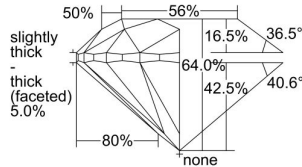

GIA®

FACSIMILE

GIA REPORT

7321430685

Verify this report at GIA.edu

GIA NATURAL DIAMOND DOSSIER®

April 02, 2019
GIA Report Number 7321430685
Shape and Cutting Style ..... Round Brilliant
Measurements ..... 5.79 - 5.84 x 3.72 mm

GRADING RESULTS

Carat Weight ..... 0.80 carat
Color Grade ..... F
Clarity Grade S11
Cut Grade ..... Very Good

ADDITIONAL GRADING INFORMATION

Polish ..... Excellent
Symmetry ..... Excellent
Fluorescence ..... Faint
Clarity Characteristics ..... Crystal
Inscription(s): GIA 7321430685

PROPORTIONS

Profile to actual proportions

GRADING SCALES

GIA COLOR SCALE

COLOURESS	D
	E
	F
	G
	H
	I
	J
NEAR COLOURESS	K
	L
FAIN	M
	N
	O
	P
VERY FAINT	Q
	R
	S
	T
	U
	V
	W
	X
	Y
LIGHT	Z

GIA CLARITY SCALE

VERY VERY SLIGHTLY INCLUDED	FLAWLESS
	INTERNALLY FLAWLESS
VERY SLIGHTLY INCLUDED	VVS₁
	VVS₂
SLIGHTLY INCLUDED	VS₁
	VS₂
INCLUDED	SI₁
	SI₂
	I₁
	I₂
	I₃

GIA CUT SCALE

EXCELLENT
VERY GOOD
GOOD
FAIR
POOR