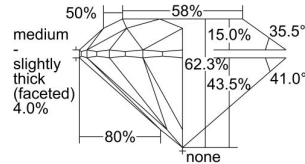

GIA®

FACSIMILE

GIA REPORT

7318685841

Verify this report at GIA.edu

GIA NATURAL DIAMOND DOSSIER®

January 15, 2019
GIA Report Number 7318685841
Shape and Cutting Style ..... Round Brilliant
Measurements ..... 4.45 - 4.48 x 2.78 mm

GRADING RESULTS

Carat Weight ..... 0.34 carat
Color Grade ..... G
Clarity Grade VS2
Cut Grade ..... Excellent

ADDITIONAL GRADING INFORMATION

Polish ..... Excellent
Symmetry ..... Excellent
Fluorescence ..... None
Clarity Characteristics ..... Crystal
Inscription(s): GIA 7318685841

PROPORTIONS

Profile to actual proportions

GRADING SCALES

GIA COLOR SCALE

COLORED	D
	E
	F
	G
	H
	I
	J
NEAR COLORLESS	K
	L
	M
	N
	O
	P
	Q
	R
	S
	T
	U
	V
	W
	X
	Y
	Z

GIA CLARITY SCALE

VERY VERY SLIGHTLY INCLUDED	FLAWLESS
	INTERNALLY FLAWLESS
VERY SLIGHTLY INCLUDED	VVS₁
	VVS₂
SLIGHTLY INCLUDED	VS₁
	VS₂
INCLUDED	SI₁
	SI₂
	I₁
	I₂
	I₃

GIA CUT SCALE

EXCELLENT
VERY GOOD
GOOD
FAIR
POOR