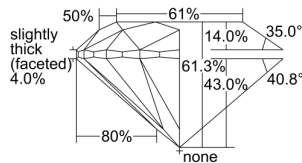

GIA®

FACSIMILE

GIA REPORT

7318636266

Verify this report at GIA.edu

GIA NATURAL DIAMOND DOSSIER®

January 14, 2019
GIA Report Number 7318636266
Shape and Cutting Style ..... Round Brilliant
Measurements ..... 5.11 - 5.15 x 3.14 mm

GRADING RESULTS

Carat Weight ..... 0.52 carat
Color Grade ..... D
Clarity Grade VVS1
Cut Grade ..... Excellent

ADDITIONAL GRADING INFORMATION

Polish ..... Excellent
Symmetry ..... Excellent
Fluorescence ..... Medium Blue
Clarity Characteristics ..... Pinpoint
Inscription(s): GIA 7318636266

PROPORTIONS

Profile to actual proportions

GRADING SCALES

GIA COLOR SCALE

COLORESS	D
	E
	F
	G
	H
	I
	J
NEAR COLORESS	K
	L
Faint	M
	N
	O
	P
	Q
	R
	S
	T
	U
	V
	W
	X
	Y
Light	Z

GIA CLARITY SCALE

FLAWLESS	VERY VERY SLIGHTLY INCLUDED	VVS₁	
			VVS₂
INTERNALLY FLAWLESS	VERY SLIGHTLY INCLUDED	VS₁	
		VS₂	
SLIGHTLY INCLUDED	SLIGHTLY INCLUDED	SI₁	
		SI₂	
INCLUDED	INCLUDED	I₁	
		I₂	
		I₃	

GIA CUT SCALE

EXCELLENT	VERY GOOD	GOOD	FAIR	POOR