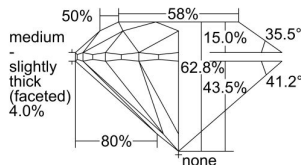

GIA®

FACSIMILE

GIA REPORT 7318402466

Verify this report at GIA.edu

GIA NATURAL DIAMOND DOSSIER®

December 11, 2018
GIA Report Number 7318402466
Shape and Cutting Style ..... Round Brilliant
Measurements ..... 4.42 - 4.46 x 2.79 mm

GRADING RESULTS

Carat Weight ..... 0.34 carat
Color Grade ..... G
Clarity Grade VVS1
Cut Grade ..... Excellent

ADDITIONAL GRADING INFORMATION

Polish ..... Excellent
Symmetry ..... Excellent
Fluorescence ..... Faint
Clarity Characteristics ..... Internal Graining
Inscription(s): GIA 7318402466

PROPORTIONS

Profile to actual proportions

GRADING SCALES

GIA COLOR SCALE

COLORLESS	D
	E
	F
	G
	H
	I
	J
NEAR COLORLESS	K
	L
	M
	N
	O
	P
	R
	S
	T
	U
	V
	W
	X
	Y
LIGHT	Z

GIA CLARITY SCALE

FLAWLESS	VERY VERY SLIGHTLY INCLUDED	VVS₁	
			VVS₂
INTERNALLY FLAWLESS	VERY SLIGHTLY INCLUDED	VS₁	
		VS₂	
SLIGHTLY INCLUDED	SLIGHTLY INCLUDED	SI₁	
		SI₂	
INCLUDED	INCLUDED	I₁	
		I₂	
		I₃	

GIA CUT SCALE

EXCELLENT
VERY GOOD
GOOD
FAIR
POOR