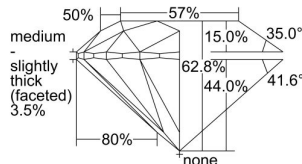

GIA®

FACSIMILE

GIA REPORT

7318381646

Verify this report at GIA.edu

GIA NATURAL DIAMOND DOSSIER®

December 05, 2018
GIA Report Number 7318381646
Shape and Cutting Style ..... Round Brilliant
Measurements ..... 4.72 - 4.76 x 2.98 mm

GRADING RESULTS

Carat Weight ..... 0.41 carat
Color Grade ..... H
Clarity Grade VS1
Cut Grade ..... Excellent

ADDITIONAL GRADING INFORMATION

Polish ..... Excellent
Symmetry ..... Excellent
Fluorescence ..... Faint
Clarity Characteristics..... Feather, Needle, Pinpoint, Indented
Natural

Inscription(s): GIA 7318381646

PROPORTIONS

Profile to actual proportions

GRADING SCALES

GIA COLOR SCALE

COLORESS	D
	E
	F
	G
	H
	I
	J
NEAR COLORESS	K
	L
FAINI	M
	N
	O
	P
	Q
VERY LIGHT	R
	S
	T
	U
	V
	W
	X
	Y
LIGHT	Z

GIA CLARITY SCALE

FLAWLESS	VERY VERY SLIGHTLY INCLUDED	VS₁	VS₂	VS₁	VS₂	SI₁	SI₂	I₁	I₂	I₃	
											INTERNAL FLAWLESS

GIA CUT SCALE

EXCELLENT
VERY GOOD
GOOD
FAIR
POOR