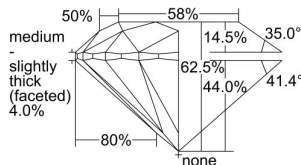

GIA®

FACSIMILE

GIA REPORT 7318380719

Verify this report at GIA.edu

GIA NATURAL DIAMOND DOSSIER®

December 04, 2018
GIA Report Number 7318380719
Shape and Cutting Style ..... Round Brilliant
Measurements ..... 5.91 - 5.93 x 3.70 mm

GRADING RESULTS

Carat Weight ..... 0.80 carat
Color Grade ..... G
Clarity Grade VVS2
Cut Grade ..... Excellent

ADDITIONAL GRADING INFORMATION

Polish ..... Excellent
Symmetry ..... Excellent
Fluorescence ..... Medium Blue
Clarity Characteristics..... Pinpoint, Needle, Feather, Cloud
Inscription(s): GIA 7318380719

PROPORTIONS

Profile to actual proportions

GRADING SCALES

GIA COLOR SCALE

COLOREDNESS	D
	E
	F
	G
	H
	I
	J
NEAR COLORLESS	K
	L
Faint	M
	N
	O
	P
Very Light	Q
	R
	S
	T
	U
	V
Light	W
	X
	Y
	Z

GIA CLARITY SCALE

FLAWLESS	VERY VERY SLIGHTLY INCLUDED	VVS₁	
			VVS₂
INTERNALLY FLAWLESS	VERY SLIGHTLY INCLUDED	VS₁	
		VS₂	
SLIGHTLY INCLUDED	SLIGHTLY INCLUDED	SI₁	
		SI₂	
INCLUDED	INCLUDED	I₁	
		I₂	
		I₃	

GIA CUT SCALE

EXCELLENT	VERY GOOD	GOOD	FAIR	POOR