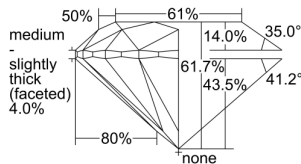

GIA®

FACSIMILE

GIA REPORT

7318316996

Verify this report at GIA.edu

GIA NATURAL DIAMOND DOSSIER®

November 21, 2018
GIA Report Number 7318316996
Shape and Cutting Style ..... Round Brilliant
Measurements ..... 4.33 - 4.37 x 2.68 mm

GRADING RESULTS

Carat Weight ..... 0.31 carat
Color Grade ..... D
Clarity Grade VS1
Cut Grade ..... Excellent

ADDITIONAL GRADING INFORMATION

Polish ..... Excellent
Symmetry ..... Excellent
Fluorescence ..... Faint
Clarity Characteristics..... Cloud, Crystal, Feather, Pinpoint
Inscription(s): GIA 7318316996

PROPORTIONS

Profile to actual proportions

GRADING SCALES

GIA COLOR SCALE	GIA CLARITY SCALE	GIA CUT SCALE	
D	FLAWLESS	EXCELLENT	
E	INTERNALLY FLAWLESS		
F		VVS₁	VERY GOOD
G	VVS₂		
H	VS₁	GOOD	
I	VS₂		
J	SI₁	FAIR	
K	SI₂		
L	I₁	POOR	
M	I₂		
N	I₃		
O			
P			
Q			
R			
S			
T			
U			
V			
W			
X			
Y			
Z