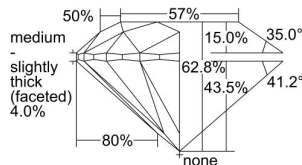

GIA®

FACSIMILE

GIA REPORT 7318221359

Verify this report at GIA.edu

GIA NATURAL DIAMOND DOSSIER®

November 13, 2018
GIA Report Number 7318221359
Shape and Cutting Style ..... Round Brilliant
Measurements ..... 5.18 - 5.22 x 3.27 mm

GRADING RESULTS

Carat Weight ..... 0.54 carat
Color Grade ..... G
Clarity Grade S11
Cut Grade ..... Excellent

ADDITIONAL GRADING INFORMATION

Polish ..... Excellent
Symmetry ..... Excellent
Fluorescence ..... None
Clarity Characteristics ..... Crystal, Cloud
Inscription(s): GIA 7318221359

PROPORTIONS

Profile to actual proportions

GRADING SCALES

GIA COLOR SCALE	GIA CLARITY SCALE	GIA CUT SCALE	
D	FLAWLESS	EXCELLENT	
E	INTERNALLY FLAWLESS		
F		VVS₁	VERY GOOD
G	VVS₂		
H	VS₁	GOOD	
I	VS₂		
J	S1₁	FAIR	
K	S1₂		
L	I₁	POOR	
M	I₂		
N	I₃		
O			
P			
Q			
R			
S			
T			
U			
V			
W			
X			
Y			
Z