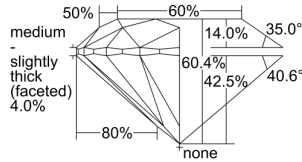

GIA®

FACSIMILE

GIA REPORT

7318218632

Verify this report at GIA.edu

GIA NATURAL DIAMOND DOSSIER®

November 12, 2018
GIA Report Number **7318218632**
Shape and Cutting Style ..... **Round Brilliant**
Measurements ..... **5.68 - 5.72 x 3.44 mm**

GRADING RESULTS

Carat Weight ..... **0.70 carat**
Color Grade ..... **D**
Clarity Grade **S11**
Cut Grade ..... **Excellent**

ADDITIONAL GRADING INFORMATION

Polish ..... **Excellent**
Symmetry ..... **Excellent**
Fluorescence ..... **Medium Blue**
Clarity Characteristics ..... **Crystal**
Inscription(s): **GIA 7318218632**

PROPORTIONS

Profile to actual proportions

GRADING SCALES

GIA COLOR SCALE

COLORLESS	D
	E
	F
	G
	H
	I
	J
NEAR COLORLESS	K
	L
	M
	N
	O
	P
	Q
	R
	S
	T
	U
	V
	W
	X
	Y
LIGHT	Z

GIA CLARITY SCALE

FLAWLESS	VERY VERY SLIGHTLY INCLUDED	VVS₁	VVS₂	VS₁	VS₂	S1₁	S1₂	I₁	I₂	I₃	
											INTERNAL FLAWLESS

GIA CUT SCALE

EXCELLENT
VERY GOOD
GOOD
FAIR
POOR