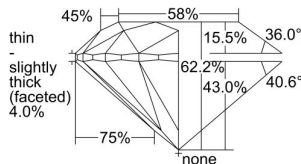

GIA®

FACSIMILE

GIA REPORT 7318211312

Verify this report at GIA.edu

GIA NATURAL DIAMOND DOSSIER®

November 13, 2018
GIA Report Number 7318211312
Shape and Cutting Style ..... Round Brilliant
Measurements ..... 4.66 - 4.71 x 2.91 mm

GRADING RESULTS

Carat Weight ..... 0.40 carat
Color Grade ..... D
Clarity Grade S11
Cut Grade ..... Excellent

ADDITIONAL GRADING INFORMATION

Polish ..... Excellent
Symmetry ..... Excellent
Fluorescence ..... None
Clarity Characteristics.... Crystal, Cloud, Indented Natural, Needle
Inscription(s): GIA 7318211312

PROPORTIONS

Profile to actual proportions

GRADING SCALES

GIA COLOR SCALE	GIA CLARITY SCALE	GIA CUT SCALE	
D	FLAWLESS	EXCELLENT	
E	INTERNALLY FLAWLESS		
F		VVS₁	VERY GOOD
G	VVS₂		
H	VS₁	GOOD	
I	VS₂		
J	S1₁	FAIR	
K	S1₂		
L	I₁	POOR	
M	I₂		
N	I₃		
O			
P			
Q			
R			
S			
T			
U			
V			
W			
X			
Y			
Z