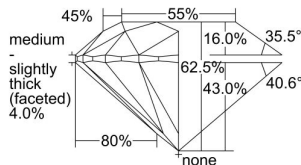

GIA®

FACSIMILE

GIA NATURAL DIAMOND DOSSIER®

November 13, 2018
GIA Report Number 7318197140
Shape and Cutting Style ..... Round Brilliant
Measurements ..... 5.10 - 5.14 x 3.20 mm

GRADING RESULTS

Carat Weight ..... 0.52 carat
Color Grade ..... D
Clarity Grade S11
Cut Grade ..... Excellent

ADDITIONAL GRADING INFORMATION

Polish ..... Excellent
Symmetry ..... Excellent
Fluorescence ..... Faint
Clarity Characteristics ..... Crystal, Cloud
Inscription(s): GIA 7318197140

GIA REPORT 7318197140

Verify this report at GIA.edu

PROPORTIONS

Profile to actual proportions

GRADING SCALES

GIA COLOR SCALE

COLORLESS	D
	E
	F
	G
	H
	I
	J
NEAR COLORLESS	K
	L
Faint	M
	N
	O
	P
	Q
Very Light	R
	S
	T
	U
	V
	W
	X
	Y
Light	Z

GIA CLARITY SCALE

FLAWLESS	VERY VERY SLIGHTLY INCLUDED	VVS₁	VVS₂	VS₁	VS₂	S1₁	S1₂	I₁	I₂	I₃	
											INTERNAL FLAWLESS

GIA CUT SCALE

EXCELLENT
VERY GOOD
GOOD
FAIR
POOR