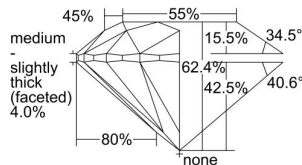

GIA®

FACSIMILE

GIA REPORT 7318143073

Verify this report at GIA.edu

GIA NATURAL DIAMOND DOSSIER®

November 01, 2018
GIA Report Number 7318143073
Shape and Cutting Style ..... Round Brilliant
Measurements ..... 5.21 - 5.24 x 3.26 mm

GRADING RESULTS

Carat Weight ..... 0.55 carat
Color Grade ..... G
Clarity Grade S11
Cut Grade ..... Excellent

ADDITIONAL GRADING INFORMATION

Polish ..... Excellent
Symmetry ..... Excellent
Fluorescence ..... Faint
Clarity Characteristics..... Cloud, Crystal, Feather
Inscription(s): GIA 7318143073

PROPORTIONS

Profile to actual proportions

GRADING SCALES

GIA COLOR SCALE	GIA CLARITY SCALE	GIA CUT SCALE	
D	FLAWLESS	EXCELLENT	
E	INTERNALLY FLAWLESS		
F		VVS₁	VERY GOOD
G	VVS₂		
H	VS₁	GOOD	
I	VS₂		
J	S1₁	FAIR	
K	S1₂		
L	I₁	POOR	
M	I₂		
N	I₃		
O			
P			
Q			
R			
S			
T			
U			
V			
W			
X			
Y			
Z