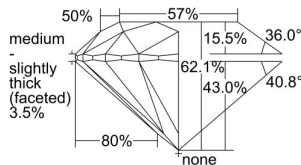

GIA®

FACSIMILE

GIA REPORT 7318138424

Verify this report at GIA.edu

GIA NATURAL DIAMOND DOSSIER®

November 02, 2018
GIA Report Number 7318138424
Shape and Cutting Style ..... Round Brilliant
Measurements ..... 4.36 - 4.39 x 2.72 mm

GRADING RESULTS

Carat Weight ..... 0.32 carat
Color Grade ..... E
Clarity Grade VS2
Cut Grade ..... Excellent

ADDITIONAL GRADING INFORMATION

Polish ..... Excellent
Symmetry ..... Excellent
Fluorescence ..... Faint
Clarity Characteristics..... Crystal, Feather, Cloud, Cavity
Inscription(s): GIA 7318138424

PROPORTIONS

Profile to actual proportions

GRADING SCALES

GIA COLOR SCALE

COLORED	D
	E
	F
	G
	H
	I
	J
NEAR COLORLESS	K
	L
	M
	N
	O
	P
	R
	S
	T
	U
	V
	W
	X
	Y
	Z

GIA CLARITY SCALE

VERY VERY SLIGHTLY INCLUDED	FLAWLESS
	INTERNALLY FLAWLESS
VERY SLIGHTLY INCLUDED	VVS₁
	VVS₂
SLIGHTLY INCLUDED	VS₁
	VS₂
INCLUDED	SI₁
	SI₂
INCLUDED	I₁
	I₂
	I₃

GIA CUT SCALE

EXCELLENT
VERY GOOD
GOOD
FAIR
POOR