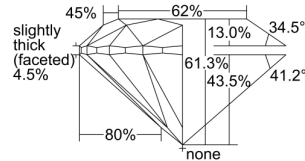

GIA®

FACSIMILE

GIA REPORT 7316984741

Verify this report at GIA.edu

GIA NATURAL DIAMOND DOSSIER®

February 14, 2019
GIA Report Number 7316984741
Shape and Cutting Style ..... Round Brilliant
Measurements ..... 4.58 - 4.60 x 2.81 mm

GRADING RESULTS

Carat Weight ..... 0.37 carat
Color Grade ..... F
Clarity Grade S11
Cut Grade ..... Excellent

ADDITIONAL GRADING INFORMATION

Polish ..... Excellent
Symmetry ..... Excellent
Fluorescence ..... None
Clarity Characteristics..... Crystal, Feather, Knot
Inscription(s): GIA 7316984741

PROPORTIONS

Profile to actual proportions