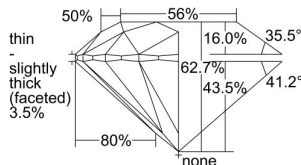

GIA®

FACSIMILE

GIA REPORT 7316892833

Verify this report at GIA.edu

GIA NATURAL DIAMOND DOSSIER®

February 05, 2019
GIA Report Number 7316892833
Shape and Cutting Style ..... Round Brilliant
Measurements ..... 4.45 - 4.47 x 2.79 mm

GRADING RESULTS

Carat Weight ..... 0.34 carat
Color Grade ..... D
Clarity Grade VVS1
Cut Grade ..... Excellent

ADDITIONAL GRADING INFORMATION

Polish ..... Excellent
Symmetry ..... Excellent
Fluorescence ..... Faint
Clarity Characteristics..... Pinpoint, Surface Graining
Inscription(s): GIA 7316892833

PROPORTIONS

Profile to actual proportions

GRADING SCALES

GIA COLOR SCALE

COLORLESS	D
	E
	F
	G
	H
	I
	J
NEAR COLORLESS	K
	L
Faint	M
	N
	O
	P
Very Light	Q
	R
	S
	T
	U
	V
	W
	X
	Y
Light	Z

GIA CLARITY SCALE

FLAWLESS	VERY VERY SLIGHTLY INCLUDED	VVS₁	
			VVS₂
INTERNALLY FLAWLESS	VERY SLIGHTLY INCLUDED	VS₁	
		VS₂	
SLIGHTLY INCLUDED	INCLUDED	SI₁	
		SI₂	
I₁	I₂	I₃	

GIA CUT SCALE

EXCELLENT	VERY GOOD	GOOD	FAIR	POOR