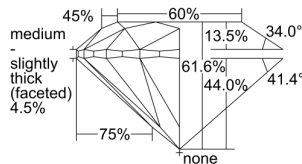

GIA®

FACSIMILE

GIA REPORT 7316387296

Verify this report at GIA.edu

GIA NATURAL DIAMOND DOSSIER®

December 05, 2018
GIA Report Number 7316387296
Shape and Cutting Style ..... Round Brilliant
Measurements ..... 5.11 - 5.15 x 3.16 mm

GRADING RESULTS

Carat Weight ..... 0.52 carat
Color Grade ..... G
Clarity Grade VS1
Cut Grade ..... Excellent

ADDITIONAL GRADING INFORMATION

Polish ..... Excellent
Symmetry ..... Excellent
Fluorescence ..... Faint
Clarity Characteristics..... Crystal, Needle, Pinpoint
Inscription(s): GIA 7316387296

PROPORTIONS

Profile to actual proportions

GRADING SCALES

GIA COLOR SCALE	GIA CLARITY SCALE	GIA CUT SCALE	
D	FLAWLESS	EXCELLENT	
E	INTERNALLY FLAWLESS		
F		VVS₁	VERY GOOD
G	VVS₂		
H	VS₁	GOOD	
I	VS₂		
J	SI₁	FAIR	
K	SI₂		
L	I₁	POOR	
M			
N			
O	I₂		
P			
Q			
R	I₃		
S			
T			
U			
V			
W			
X			
Y			
Z