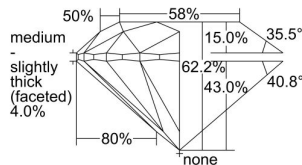

GIA®

FACSIMILE

GIA REPORT

7316165988

Verify this report at GIA.edu

GIA NATURAL DIAMOND DOSSIER®

November 02, 2018
GIA Report Number 7316165988
Shape and Cutting Style ..... Round Brilliant
Measurements ..... 4.27 - 4.31 x 2.67 mm

GRADING RESULTS

Carat Weight ..... 0.30 carat
Color Grade ..... D
Clarity Grade VS1
Cut Grade ..... Excellent

ADDITIONAL GRADING INFORMATION

Polish ..... Excellent
Symmetry ..... Excellent
Fluorescence ..... Faint
Clarity Characteristics..... Crystal, Needle, Cloud, Pinpoint
Inscription(s): GIA 7316165988

PROPORTIONS

Profile to actual proportions

GRADING SCALES

GIA COLOR SCALE

COLORLESS	D
	E
	F
	G
	H
	I
	J
NEAR COLORLESS	K
	L
FAIN	M
	N
	O
	P
VERY LIGHT	Q
	R
	S
	T
	U
	V
LIGHT	W
	X
	Y
	Z

GIA CLARITY SCALE

FLAWLESS	INTERNAL FLAWLESS	
		FLAWLESS
VERY VERY SLIGHTLY INCLUDED	VVS₁	
	VVS₂	
VERY SLIGHTLY INCLUDED	VS₁	
	VS₂	
SLIGHTLY INCLUDED	SI₁	
	SI₂	
INCLUDED	I₁	
	I₂	
	I₃	

GIA CUT SCALE

EXCELLENT
VERY GOOD
GOOD
FAIR
POOR