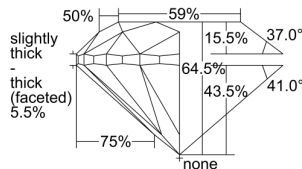

GIA®

FACSIMILE

GIA REPORT

7316142721

Verify this report at GIA.edu

GIA NATURAL DIAMOND DOSSIER®

November 01, 2018
GIA Report Number 7316142721
Shape and Cutting Style ..... Round Brilliant
Measurements ..... 4.92 - 4.95 x 3.18 mm

GRADING RESULTS

Carat Weight ..... 0.50 carat
Color Grade ..... D
Clarity Grade S11
Cut Grade ..... Very Good

ADDITIONAL GRADING INFORMATION

Polish ..... Excellent
Symmetry ..... Excellent
Fluorescence ..... None
Clarity Characteristics ..... Crystal
Inscription(s): GIA 7316142721

PROPORTIONS

Profile to actual proportions

GRADING SCALES

GIA COLOR SCALE

COLOURESS	D
	E
	F
	G
	H
	I
	J
NEAR COLOURESS	K
	L
FAIN	M
	N
	O
	P
VERY LIGHT	Q
	R
	S
	T
	U
	V
LIGHT	W
	X
	Y
	Z

GIA CLARITY SCALE

VERY VERY SLIGHTLY INCLUDED	FLAWLESS
	INTERNALLY FLAWLESS
VERY SLIGHTLY INCLUDED	VVS₁
	VVS₂
SLIGHTLY INCLUDED	VS₁
	VS₂
INCLUDED	SI₁
	SI₂
	I₁
	I₂
	I₃

GIA CUT SCALE

EXCELLENT
VERY GOOD
GOOD
FAIR
POOR