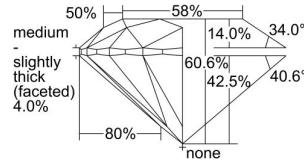

GIA®

FACSIMILE

GIA REPORT

7316042684

Verify this report at GIA.edu

GIA NATURAL DIAMOND DOSSIER®

October 30, 2018
GIA Report Number 7316042684
Shape and Cutting Style ..... Round Brilliant
Measurements ..... 4.31 - 4.35 x 2.63 mm

GRADING RESULTS

Carat Weight ..... 0.30 carat
Color Grade ..... E
Clarity Grade S11
Cut Grade ..... Excellent

ADDITIONAL GRADING INFORMATION

Polish ..... Excellent
Symmetry ..... Excellent
Fluorescence ..... Faint
Clarity Characteristics..... Crystal, Cloud, Feather
Inscription(s): GIA 7316042684

PROPORTIONS

Profile to actual proportions

GRADING SCALES

GIA COLOR SCALE	GIA CLARITY SCALE	GIA CUT SCALE	
D	FLAWLESS	EXCELLENT	
E	INTERNALLY FLAWLESS		
F		VVS₁	VERY GOOD
G	VVS₂		
H	VS₁	GOOD	
I	VS₂		
J	S1₁	FAIR	
K	S1₂		
L	I₁	POOR	
M	I₂		
N	I₃		
O			
P			
Q			
R			
S			
T			
U			
V			
W			
X			
Y			
Z