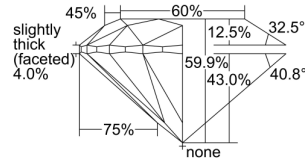

GIA®

FACSIMILE

GIA REPORT

7313894746

Verify this report at GIA.edu

GIA NATURAL DIAMOND DOSSIER®

February 05, 2019
GIA Report Number 7313894746
Shape and Cutting Style ..... Round Brilliant
Measurements ..... 4.75 - 4.78 x 2.85 mm

GRADING RESULTS

Carat Weight ..... 0.40 carat
Color Grade ..... E
Clarity Grade VS1
Cut Grade ..... Excellent

ADDITIONAL GRADING INFORMATION

Polish ..... Very Good
Symmetry ..... Excellent
Fluorescence ..... None
Clarity Characteristics ..... Cloud
Inscription(s): GIA 7313894746

PROPORTIONS

Profile to actual proportions

GRADING SCALES

GIA COLOR SCALE	GIA CLARITY SCALE	GIA CUT SCALE	
D	FLAWLESS	EXCELLENT	
E	INTERNALLY FLAWLESS		
F		VVS₁	VERY GOOD
G	VVS₂		
H	VS₁	GOOD	
I	VS₂		
J	SI₁	FAIR	
K	SI₂		
L	I₁	POOR	
M	I₂		
N	I₃		
O			
P			
Q			
R			
S			
T			
U			
V			
W			
X			
Y			
Z