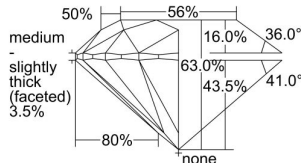

GIA®

FACSIMILE

GIA REPORT 7313838293

Verify this report at GIA.edu

GIA NATURAL DIAMOND DOSSIER®

January 29, 2019
GIA Report Number 7313838293
Shape and Cutting Style ..... Round Brilliant
Measurements ..... 5.64 - 5.68 x 3.57 mm

GRADING RESULTS

Carat Weight ..... 0.70 carat
Color Grade ..... D
Clarity Grade VS1
Cut Grade ..... Excellent

ADDITIONAL GRADING INFORMATION

Polish ..... Excellent
Symmetry ..... Excellent
Fluorescence ..... Strong Blue
Clarity Characteristics ..... Feather, Pinpoint, Cloud
Inscription(s): GIA 7313838293

PROPORTIONS

Profile to actual proportions

GRADING SCALES

GIA COLOR SCALE

COLORLESS	D
	E
	F
	G
	H
	I
	J
NEAR COLORLESS	K
	L
	M
Faint	N
	O
	P
	Q
	R
	S
	T
	U
	V
	W
	X
	Y
Light	Z

GIA CLARITY SCALE

FLAWLESS	VERY VERY SLIGHTLY INCLUDED	VS₁	VS₂	VS₁	VS₂	SLIGHTLY INCLUDED	SI₁	SI₂	I₁	I₂	I₃	
												VERY SLIGHTLY INCLUDED
INTERNALLY FLAWLESS												

GIA CUT SCALE

EXCELLENT
VERY GOOD
GOOD
FAIR
POOR