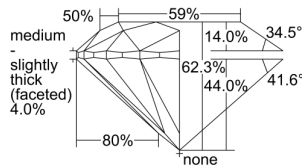

GIA®

FACSIMILE

GIA REPORT

7313641515

Verify this report at GIA.edu

GIA NATURAL DIAMOND DOSSIER®

January 11, 2019
GIA Report Number 7313641515
Shape and Cutting Style ..... Round Brilliant
Measurements ..... 5.13 - 5.17 x 3.21 mm

GRADING RESULTS

Carat Weight ..... 0.52 carat
Color Grade ..... F
Clarity Grade S11
Cut Grade ..... Excellent

ADDITIONAL GRADING INFORMATION

Polish ..... Excellent
Symmetry ..... Excellent
Fluorescence ..... None
Clarity Characteristics ..... Cloud, Crystal, Feather
Inscription(s): GIA 7313641515

PROPORTIONS

Profile to actual proportions

GRADING SCALES

GIA COLOR SCALE	GIA CLARITY SCALE	GIA CUT SCALE	
D	FLAWLESS	EXCELLENT	
E	INTERNALLY FLAWLESS		
F		VVS₁	VERY GOOD
G	VVS₂		
H	VS₁	GOOD	
I	VS₂		
J	S1₁	FAIR	
K	S1₂		
L	I₁	POOR	
M	I₂		
N	I₃		
O			
P			
Q			
R			
S			
T			
U			
V			
W			
X			
Y			
Z