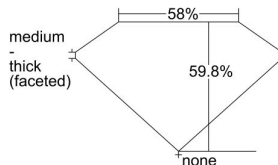

GIA®

FACSIMILE

GIA REPORT

7313411395

Verify this report at GIA.edu

GIA NATURAL DIAMOND DOSSIER®

December 11, 2018
GIA Report Number 7313411395
Shape and Cutting Style ..... Heart Brilliant
Measurements ..... 5.54 x 6.46 x 3.86 mm

GRADING RESULTS

Carat Weight ..... 0.80 carat
Color Grade ..... H
Clarity Grade VS1

ADDITIONAL GRADING INFORMATION

Polish ..... Very Good
Symmetry ..... Very Good
Fluorescence ..... None
Clarity Characteristics..... Cloud, Crystal, Cavity, Indented Natural
Inscription(s): GIA 7313411395

PROPORTIONS

Profile not to actual proportions

GRADING SCALES

GIA COLOR SCALE		GIA CLARITY SCALE			
COLORLESS	D	VERY VERY SLIGHTLY INCLUDED	FLAWLESS		
	E		INTERNALLY FLAWLESS		
	F	VERY SLIGHTLY INCLUDED	VVS₁		
	G		VVS₂		
	H		VS₁		
	NEAR COLORLESS	I	SLIGHTLY INCLUDED	VS₂	
		J		SI₁	
		FAINT	K	INCLUDED	SI₂
			L		I₁
			M		I₂
VERT LIGHT			N	INCLUDED	I₃
			O		
			P		
	Q				
LIGHT	R				
	S				
	T				
	U				
	V				
	Z