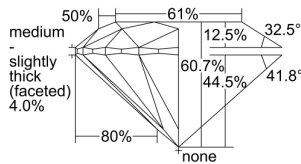

GIA®

FACSIMILE

GIA REPORT 7313167851

Verify this report at GIA.edu

GIA NATURAL DIAMOND DOSSIER®

November 02, 2018
GIA Report Number 7313167851
Shape and Cutting Style ..... Round Brilliant
Measurements ..... 5.21 - 5.23 x 3.17 mm

GRADING RESULTS

Carat Weight ..... 0.52 carat
Color Grade ..... H
Clarity Grade S11
Cut Grade ..... Excellent

ADDITIONAL GRADING INFORMATION

Polish ..... Excellent
Symmetry ..... Excellent
Fluorescence ..... Faint
Clarity Characteristics ..... Crystal, Cloud
Inscription(s): GIA 7313167851

PROPORTIONS

Profile to actual proportions

GRADING SCALES

GIA COLOR SCALE	GIA CLARITY SCALE	GIA CUT SCALE	
D	FLAWLESS	EXCELLENT	
E	INTERNALLY FLAWLESS		
F		VVS₁	VERY GOOD
G	VVS₂		
H	VS₁	GOOD	
I	VS₂		
J	S1₁	FAIR	
K	S1₂		
L	I₁	POOR	
M	I₂		
N	I₃		
O			
P			
Q			
R			
S			
T			
U			
V			
W			
X			
Y			
Z