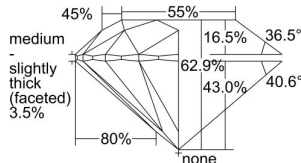

GIA®

FACSIMILE

GIA REPORT 7312915405

Verify this report at GIA.edu

GIA NATURAL DIAMOND DOSSIER®

February 07, 2019
GIA Report Number 7312915405
Shape and Cutting Style ..... Round Brilliant
Measurements ..... 5.89 - 5.93 x 3.71 mm

GRADING RESULTS

Carat Weight ..... 0.80 carat
Color Grade ..... E
Clarity Grade S11
Cut Grade ..... Excellent

ADDITIONAL GRADING INFORMATION

Polish ..... Excellent
Symmetry ..... Excellent
Fluorescence ..... Strong Blue
Clarity Characteristics ..... Crystal
Inscription(s): GIA 7312915405

PROPORTIONS

Profile to actual proportions

GRADING SCALES

GIA COLOR SCALE

COLOREDNESS	D
	E
	F
	G
	H
	I
	J
NEAR COLORLESS	K
	L
FAIN	M
	N
	O
	P
	Q
VERY LIGHT	R
	S
	T
	U
	V
	W
	X
	Y
LIGHT	Z

GIA CLARITY SCALE

VERY VERY SLIGHTLY INCLUDED	FLAWLESS
	INTERNALLY FLAWLESS
VERY SLIGHTLY INCLUDED	VVS₁
	VVS₂
SLIGHTLY INCLUDED	VS₁
	VS₂
INCLUDED	SI₁
	SI₂
	I₁
	I₂
	I₃

GIA CUT SCALE

EXCELLENT
VERY GOOD
GOOD
FAIR
POOR