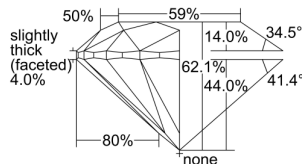

GIA®

FACSIMILE

GIA REPORT 7312293856

Verify this report at GIA.edu

GIA NATURAL DIAMOND DOSSIER®

November 16, 2018
GIA Report Number 7312293856
Shape and Cutting Style ..... Round Brilliant
Measurements ..... 5.92 - 5.96 x 3.69 mm

GRADING RESULTS

Carat Weight ..... 0.80 carat
Color Grade ..... E
Clarity Grade VS2
Cut Grade ..... Excellent

ADDITIONAL GRADING INFORMATION

Polish ..... Excellent
Symmetry ..... Excellent
Fluorescence ..... Faint
Clarity Characteristics..... Crystal, Feather, Cloud
Inspection(s): GIA 7312293856

PROPORTIONS

Profile to actual proportions

GRADING SCALES

GIA COLOR SCALE	GIA CLARITY SCALE	GIA CUT SCALE	
D	FLAWLESS	EXCELLENT	
E	INTERNALLY FLAWLESS		
F		VVS₁	VERY GOOD
G	VVS₂		
H	VS₁	GOOD	
I	VS₂		
J	SI₁	FAIR	
K	SI₂		
L	I₁	POOR	
M	I₂		
N	I₃		
O			
P			
Q			
R			
S			
T			
U			
V			
W			
X			
Y			
Z