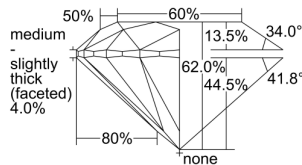

GIA®

FACSIMILE

GIA REPORT 7312114937

Verify this report at GIA.edu

GIA NATURAL DIAMOND DOSSIER®

October 30, 2018
GIA Report Number 7312114937
Shape and Cutting Style ..... Round Brilliant
Measurements ..... 5.09 - 5.13 x 3.17 mm

GRADING RESULTS

Carat Weight ..... 0.51 carat
Color Grade ..... D
Clarity Grade VS1
Cut Grade ..... Excellent

ADDITIONAL GRADING INFORMATION

Polish ..... Excellent
Symmetry ..... Excellent
Fluorescence ..... Medium Blue
Clarity Characteristics ..... Crystal
Inscription(s): GIA 7312114937

PROPORTIONS

Profile to actual proportions

GRADING SCALES

GIA COLOR SCALE

COLORESS	D
	E
	F
	G
	H
	I
	J
NEAR COLORESS	K
	L
Faint	M
	N
	O
	P
VERY LIGHT	Q
	R
	S
	T
	U
	V
	W
	X
	Y
LIGHT	Z

GIA CLARITY SCALE

VERY VERY SLIGHTLY INCLUDED	FLAWLESS
	INTERNALLY FLAWLESS
VERY SLIGHTLY INCLUDED	VVS₁
	VVS₂
SLIGHTLY INCLUDED	VS₁
	VS₂
INCLUDED	SI₁
	SI₂
	I₁
	I₂
	I₃

GIA CUT SCALE

EXCELLENT
VERY GOOD
GOOD
FAIR
POOR