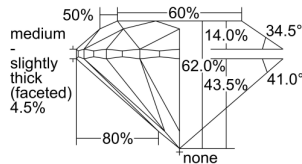

GIA®

FACSIMILE

GIA REPORT

7311594036

Verify this report at GIA.edu

GIA NATURAL DIAMOND DOSSIER®

January 05, 2019
GIA Report Number 7311594036
Shape and Cutting Style ..... Round Brilliant
Measurements ..... 5.34 - 5.38 x 3.32 mm

GRADING RESULTS

Carat Weight ..... 0.60 carat
Color Grade ..... G
Clarity Grade VVS2
Cut Grade ..... Excellent

ADDITIONAL GRADING INFORMATION

Polish ..... Excellent
Symmetry ..... Excellent
Fluorescence ..... Faint
Clarity Characteristics.. Indented Natural, Pinpoint, Needle, Cloud
Inscription(s): GIA 7311594036

PROPORTIONS

Profile to actual proportions

GRADING SCALES

GIA COLOR SCALE

COLORLESS	D
	E
	F
	G
	H
	I
	J
NEAR COLORLESS	K
	L
Faint	M
	N
	O
	P
Very Light	Q
	R
	S
	T
	U
	V
	W
	X
	Y
Light	Z

GIA CLARITY SCALE

FLAWLESS	VERY VERY SLIGHTLY INCLUDED	VVS₁	VERY SLIGHTLY INCLUDED	SI₁	
					SI₂
INTERNALLY FLAWLESS	VERY SLIGHTLY INCLUDED	VVS₂	VERY SLIGHTLY INCLUDED	I₁	
					I₂
VVS₁	VERY SLIGHTLY INCLUDED	VS₁	SLIGHTLY INCLUDED	I₃	
					VS₂

GIA CUT SCALE

EXCELLENT
VERY GOOD
GOOD
FAIR
POOR