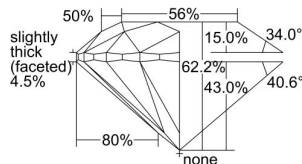

GIA®

FACSIMILE

GIA REPORT 7311583325

Verify this report at GIA.edu

GIA NATURAL DIAMOND DOSSIER®

January 03, 2019
GIA Report Number 7311583325
Shape and Cutting Style ..... Round Brilliant
Measurements ..... 5.30 - 5.33 x 3.31 mm

GRADING RESULTS

Carat Weight ..... 0.58 carat
Color Grade ..... E
Clarity Grade VS1
Cut Grade ..... Excellent

ADDITIONAL GRADING INFORMATION

Polish ..... Excellent
Symmetry ..... Excellent
Fluorescence ..... Medium Blue
Clarity Characteristics ..... Crystal
Inscription(s): GIA 7311583325

PROPORTIONS

Profile to actual proportions

GRADING SCALES

GIA COLOR SCALE

COLORED	D
	E
	F
	G
	H
	I
	J
NEAR COLORLESS	K
	L
Faint	M
	N
	O
	P
Very Light	Q
	R
	S
	T
	U
	V
Light	W
	X
	Y
	Z

GIA CLARITY SCALE

VERY VERY SLIGHTLY INCLUDED	FLAWLESS
	INTERNALLY FLAWLESS
VERY SLIGHTLY INCLUDED	VVS₁
	VVS₂
SLIGHTLY INCLUDED	VS₁
	VS₂
INCLUDED	SI₁
	SI₂
INCLUDED	I₁
	I₂
	I₃

GIA CUT SCALE

EXCELLENT
VERY GOOD
GOOD
FAIR
POOR