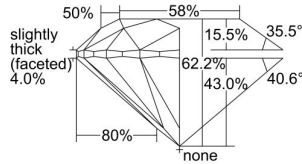

GIA®

FACSIMILE

GIA REPORT

7311564870

Verify this report at GIA.edu

GIA NATURAL DIAMOND DOSSIER®

January 03, 2019
GIA Report Number 7311564870
Shape and Cutting Style ..... Round Brilliant
Measurements ..... 5.01 - 5.08 x 3.14 mm

GRADING RESULTS

Carat Weight ..... 0.50 carat
Color Grade ..... G
Clarity Grade S11
Cut Grade ..... Excellent

ADDITIONAL GRADING INFORMATION

Polish ..... Excellent
Symmetry ..... Very Good
Fluorescence ..... None
Clarity Characteristics ..... Crystal, Cloud
Inscription(s): GIA 7311564870

PROPORTIONS

Profile to actual proportions

GRADING SCALES

GIA
COLOR
SCALE

COLORLESS	D
	E
	F
	G
	H
	I
	J
NEAR COLORLESS	K
	L
Faint	M
	N
	O
	P
	Q
	R
	S
	T
	U
	V
	W
	X
	Y
Light	Z

GIA
CLARITY
SCALE

	FLAWLESS
	INTERNALLY FLAWLESS
VERY VERY SLIGHTLY INCLUDED	VVS₁
	VVS₂
VERY SLIGHTLY INCLUDED	VS₁
	VS₂
SLIGHTLY INCLUDED	S1₁
	S1₂
INCLUDED	I₁
	I₂
	I₃

GIA
CUT
SCALE

	EXCELLENT
	VERY GOOD
	GOOD
	FAIR
	POOR